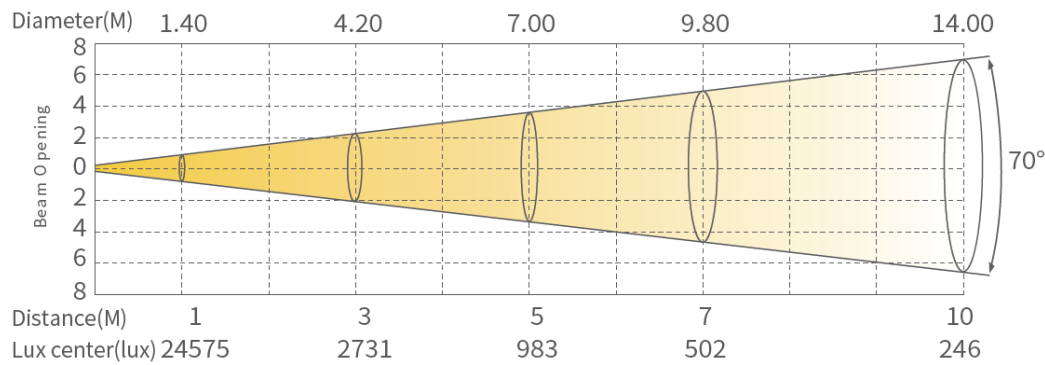

Specifications

Optical System

Light Source	440 x WW LED, 440 x CW LED
Beam Angle	70°
Field Angle	120°
CRI	98
CCT	2700K – 6500K

Electrical Specs

Voltage	100 – 240VAC, 50/60Hz
Max Power	494W
Power Connection	TruCon In/Out
Signal Connection	5 pin XLR In/Out

Appearance

Size	652 x 119 x 348mm
Weight	11.5kg
Casing	Extruded aluminium
Colour	Black

Accessories

Barndoors	Included
-----------	----------

Photometrics

Dimensions